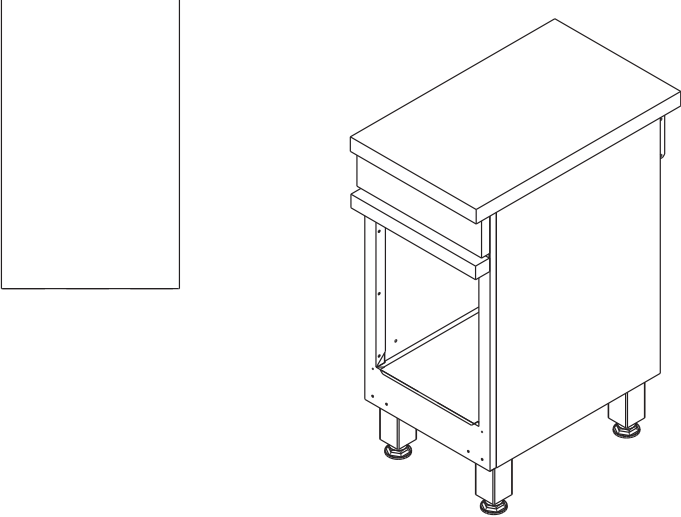

CMA 400 P.

Open storage unit.

- Stainless steel worktop 400 x 650 mm.
- Open bay.
- Supplied without shelves.

CMA 400 P W 400 - D 650 - H 900

Door option.

CPM 400

Shelving supports option - 5 spacing - takes
Gastronorm 1/1 containers.

ECH 400

Open storage unit.

CMA 400 P

The Chef's Choice.