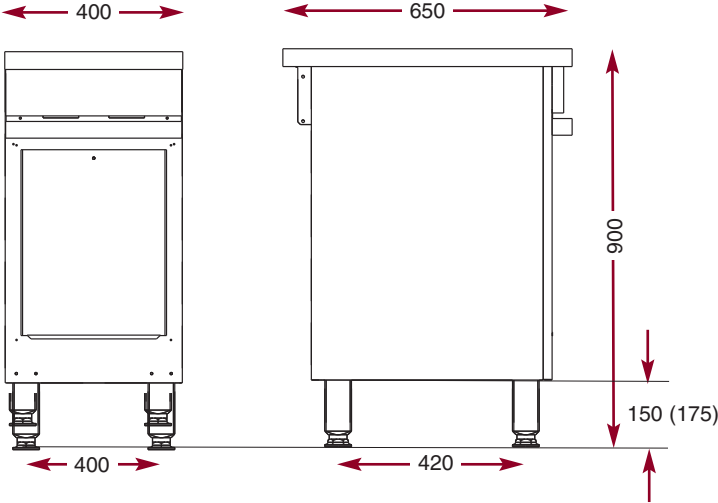

Open storage unit.

CMA 400 P

The Chef's Choice.